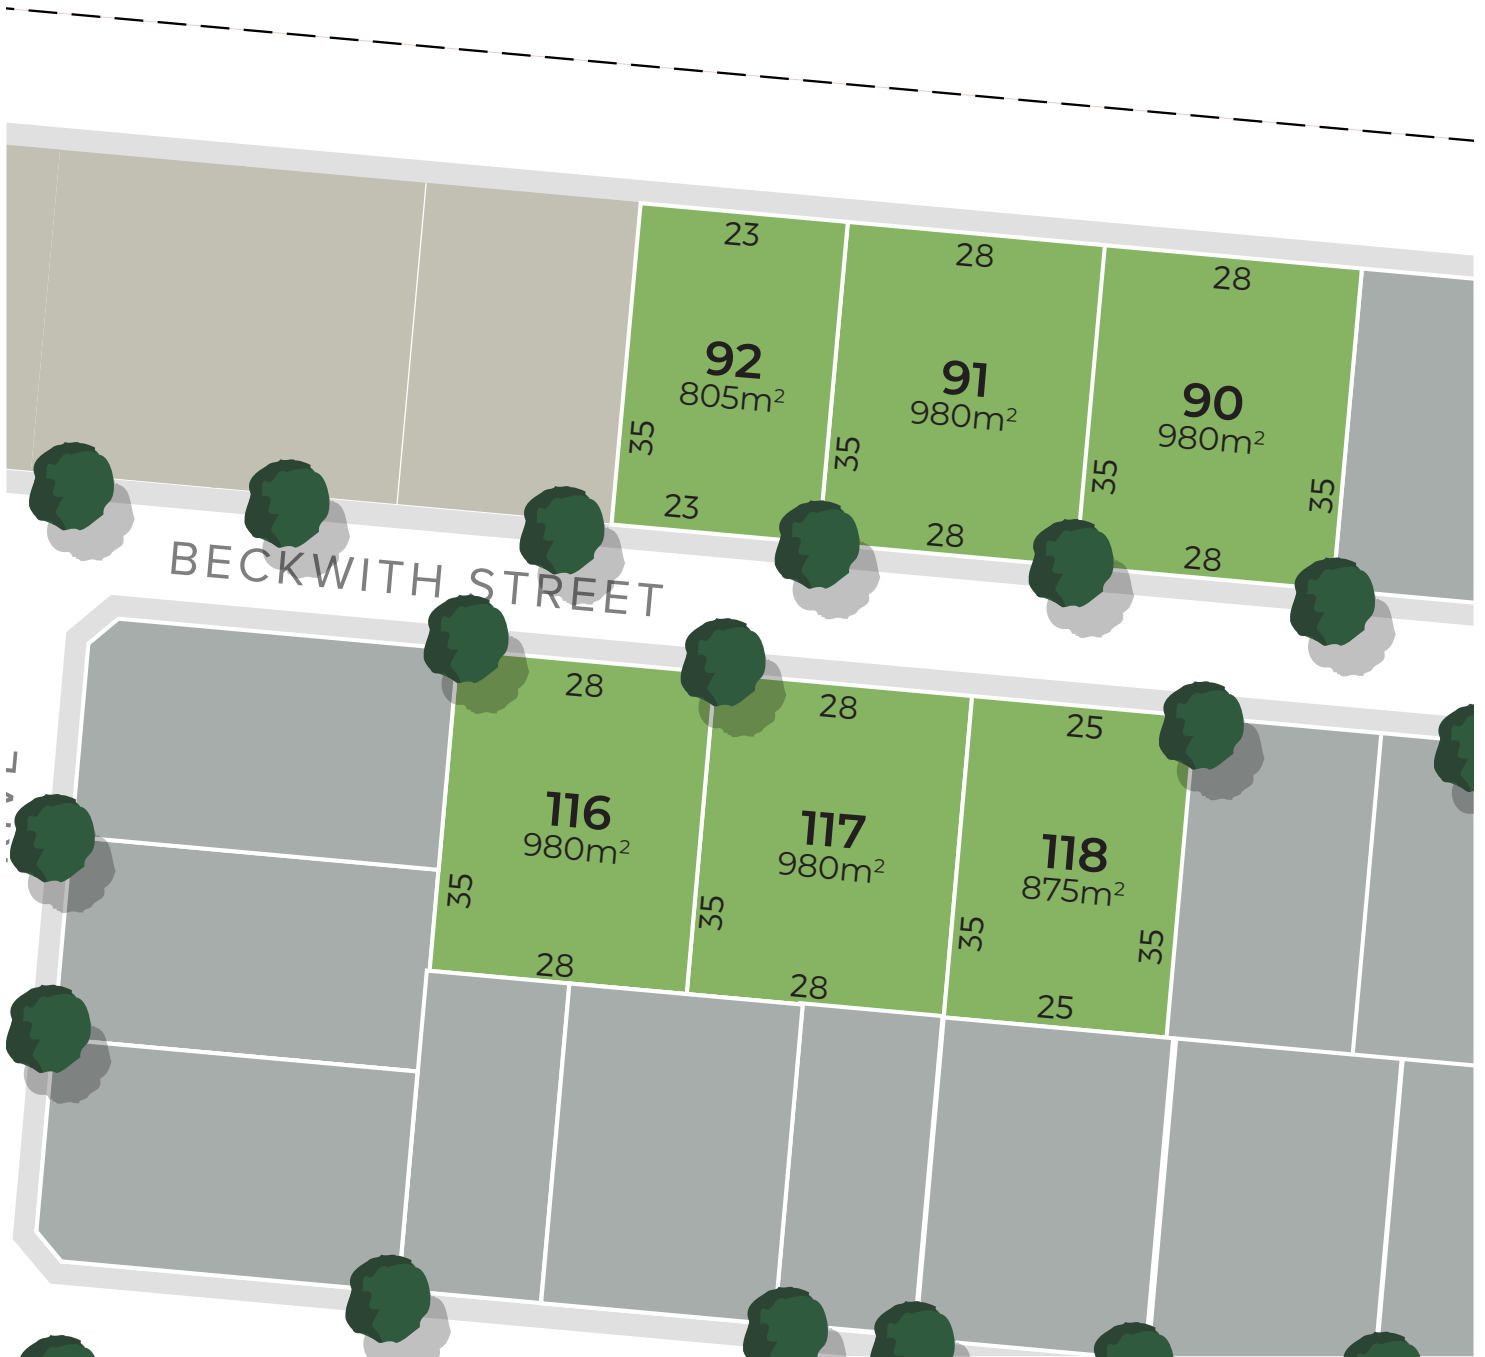

EVERGREEN

EVERGREEN STAGE 5C

15m wide +
Family Blocks

20m wide +
Large Family Blocks

 Available

 Future
Release

 Road

 Existing
Residential